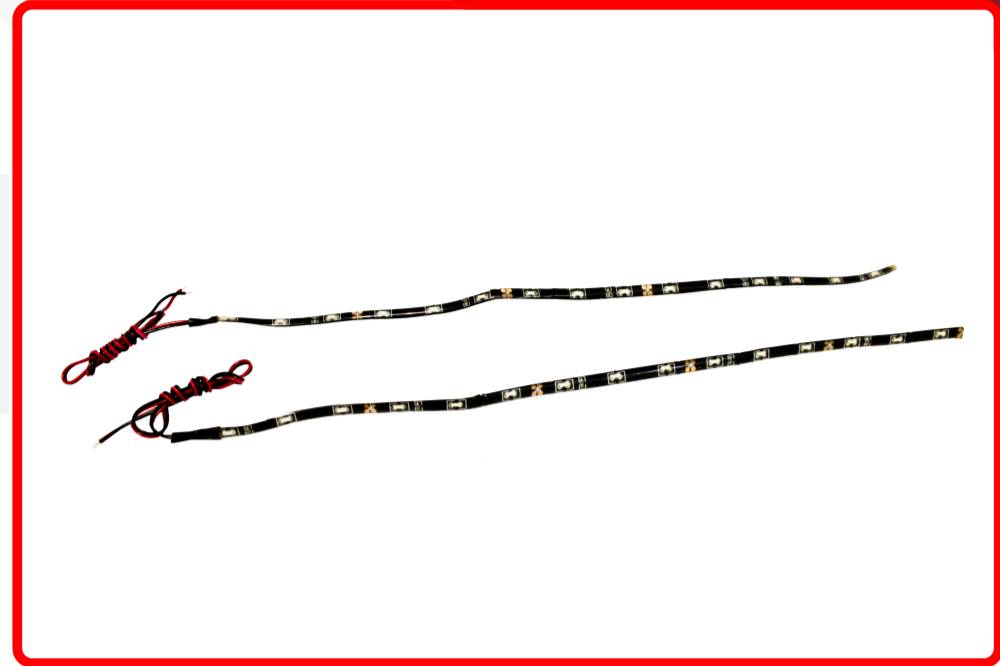

## SKU # LED-STRIP-AUDISIDE

Part # 1003171

### Description

Side Emitting Luxury DRL Style LED Eyebrow Kit

**Categories** Auto Interior & Exterior, LED Daytime Running Lights

**Sub-Categories** DRL Daytime Running Lights, Audi Eyebrow Style DRLs

**UPC** 817363015257